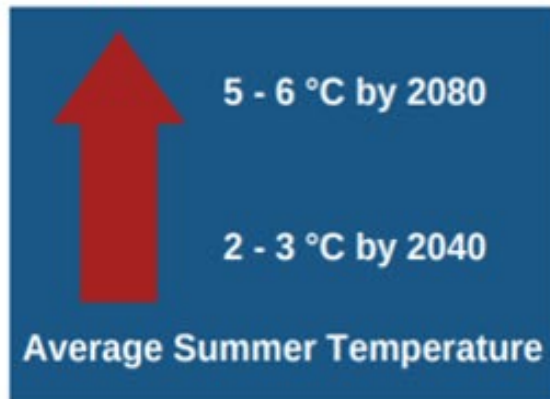

Future possibilities

Future climate changes (UKCP18)

**HOTTER
DRIER
SUMMERS**