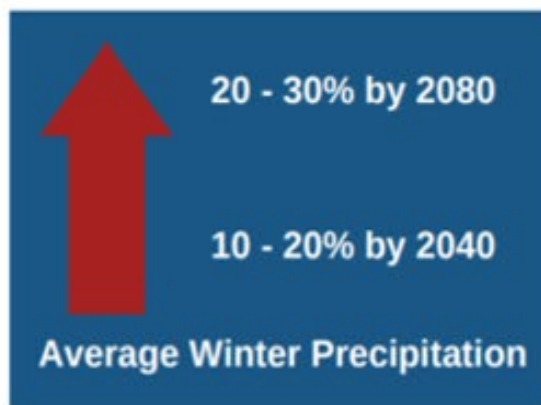

20 April | Comments

Climate change

Radical new climate change commitments will set the UK on course to cut carbon emissions by 78% by 2035, the UK government has announced.

The UK's first climate change refugees?

Are these the UK's first climate change refugees?

The residents of Fairbourne, a village in Gwynedd, have been labelled as such after the government announced they would have to leave their homes.

Future possibilities

Future climate changes (UKCP18)

**HOTTER
DRIER
SUMMERS**

**WARMER
WETTER
WINTERS**

Kent Climate Change Risk Assessment

		High temperatures	Storm events	Flooding and coastal change	Water shortages	Other
	Agriculture	Medium	High	Medium	Medium	Chemical leaching
	Industry	Medium		High		
	People & built environment	High		High		Air quality
	Natural Environment	High	High	High	Medium	
	Transport	High	High	High		Soil instability
	Utilities	High	Medium	Medium		Drought Landslips