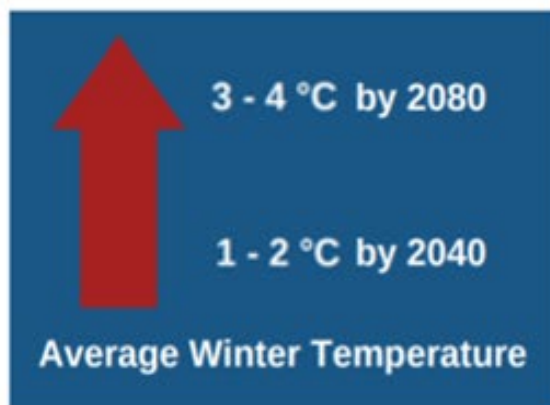

Future climate changes (UKCP18)

**HOTTER
DRIER
SUMMERS**

**WARMER
WETTER
WINTERS**

Kent Climate Change Risk Assessment

		High temperatures	Storm events	Flooding and coastal change	Water shortages	Other
	Agriculture	Medium	High	Medium	Medium	Chemical leaching
	Industry	Medium		High		
	People & built environment	High		High		Air quality
	Natural Environment	High	High	High	Medium	
	Transport	High	High	High		Soil instability
	Utilities	High	Medium	Medium		Drought Landslips