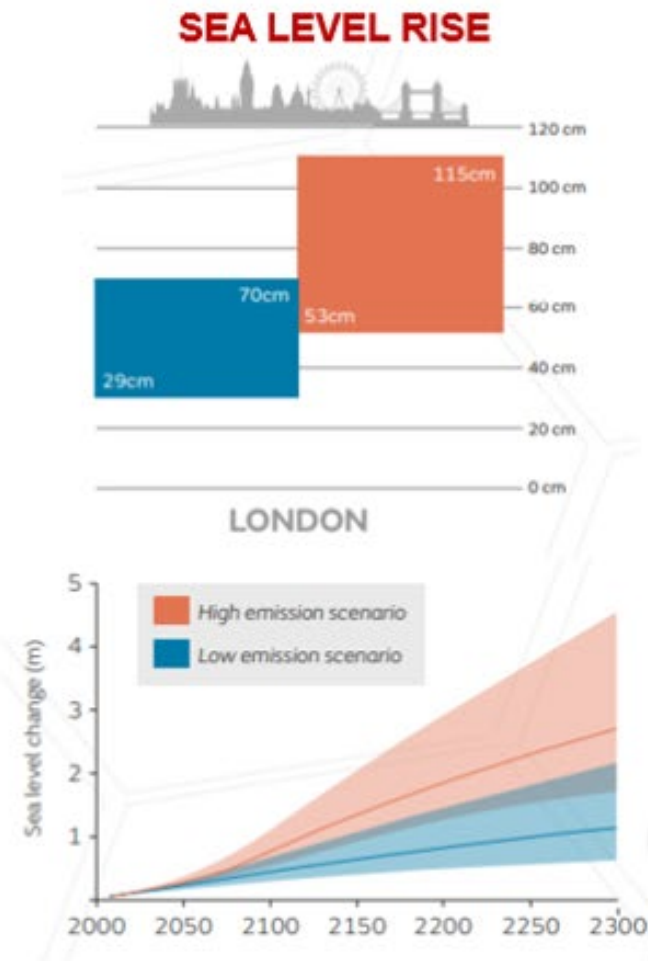

20 April | Comments

Climate change

Radical new climate change commitments will set the UK on course to cut carbon emissions by 78% by 2035, the UK government has announced.

The UK's first climate change refugees?

Are these the UK's first climate change refugees?

The residents of Fairbourne, a village in Gwynedd, have been labelled as such after the government announced they would have to leave their homes.

Future possibilities

Future climate changes (UKCP18)

**HOTTER
DRIER
SUMMERS**

**WARMER
WETTER
WINTERS**

Kent Climate Change Risk Assessment

		High temperatures	Storm events	Flooding and coastal change	Water shortages	Other
	Agriculture	Medium	High	Medium	Medium	Chemical leaching
	Industry	Medium		High		
	People & built environment	High		High		Air quality
	Natural Environment	High	High	High	Medium	
	Transport	High	High	High		Soil instability
	Utilities	High	Medium	Medium		Drought Landslips