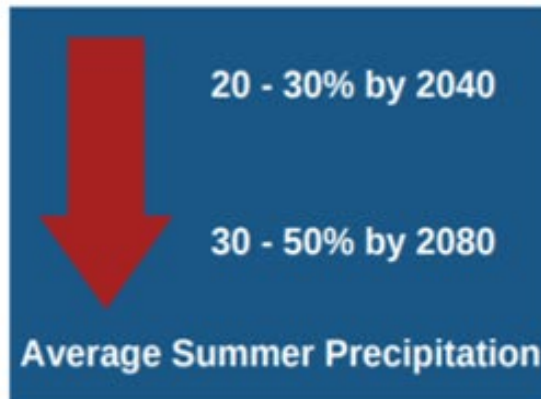

Future possibilities

Future climate changes (UKCP18)

**HOTTER
DRIER
SUMMERS**