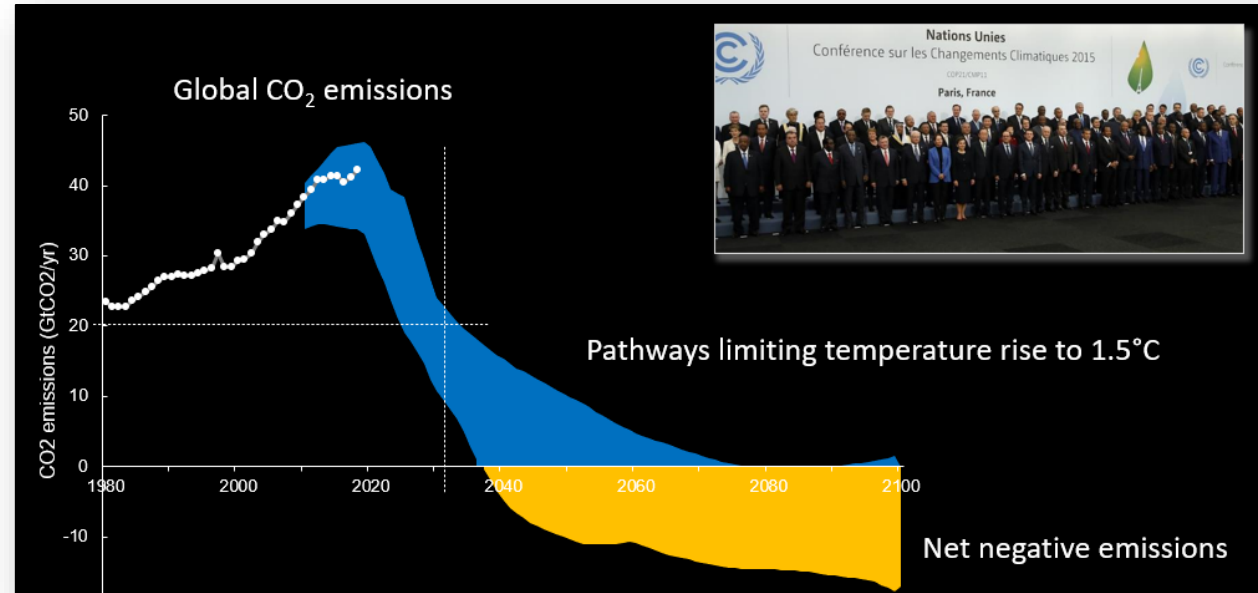

Adapting to Kent's Changing Climate

Tom Henderson

Climate Change Adaptation Team

Kent County Council

The Climate Challenge

Climate change: UK to speed up target to cut carbon emissions

By Roger Harrabin
BBC environment analyst

20 April | Comments

Climate change

Radical new climate change commitments will set the UK on course to cut carbon emissions by 78% by 2035, the UK government has announced.

The UK's first climate change refugees?

Are these the UK's first climate change refugees?

The residents of Fairbourne, a village in Gwynedd, have been labelled as such after the government announced they would have to leave their homes.

Future possibilities